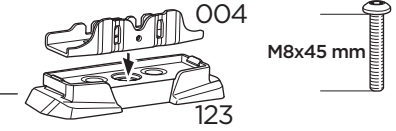

x6

2

3

VOLKSWAGEN Caddy Cargo Maxi, 4-dr Van, 21-

This kit is only for vehicles with fixpoint mounting.

x2

x2

1