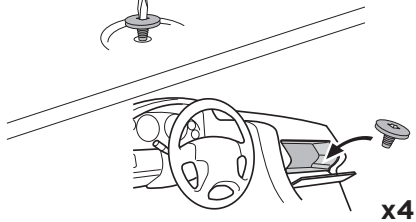

  Max 130 km/h / 80 Mph

ISO 11154-E

  80 km/h / 50 Mph 

This kit is only for vehicles with fixpoint mounting.

i VOLKSWAGEN Caddy Cargo, 4-dr Van, 21-

VOLKSWAGEN Caddy Cargo Maxi, 4-dr Van, 21-

A

B