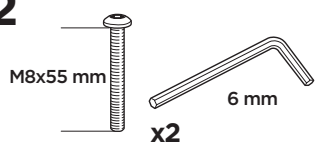

  Max 130 km/h / 80 Mph

ISO 11154-E

  80 km/h / 50 Mph 

This kit is only for vehicles with fixpoint mounting.

i VOLKSWAGEN Caddy Cargo, 4-dr Van, 21-

VOLKSWAGEN Caddy Cargo Maxi, 4-dr Van, 21-

A

B

x4

2

8 Nm

x2

3

8 Nm

x2

2