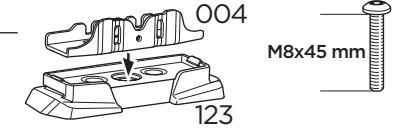

x6

2

3

VOLKSWAGEN Caddy Cargo Maxi, 4-dr Van, 21-

This kit is only for vehicles with fixpoint mounting.

x2

x2

1