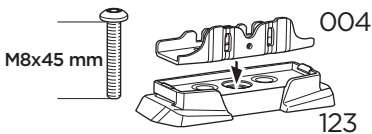

VOLKSWAGEN Caddy Cargo, 4-dr Van, 21-

This kit is only for vehicles with fixpoint mounting.

x2

x2

1

A

B

i