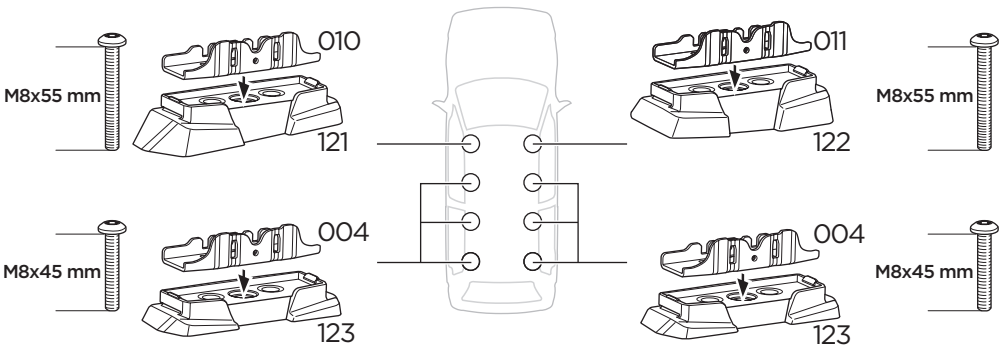

  Max 130 km/h / 80 Mph

ISO 11154-E

  80 km/h / 50 Mph 

This kit is only for vehicles with fixpoint mounting.

i VOLKSWAGEN Caddy Cargo, 4-dr Van, 21-

VOLKSWAGEN Caddy Cargo Maxi, 4-dr Van, 21-

A

B