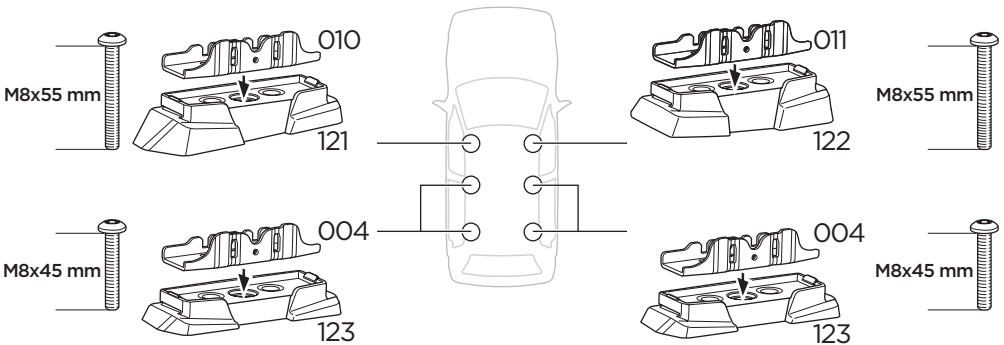

  Max 130 km/h / 80 Mph

ISO 11154-E

  80 km/h / 50 Mph 

This kit is only for vehicles with fixpoint mounting.

i VOLKSWAGEN Caddy Cargo, 4-dr Van, 21-

VOLKSWAGEN Caddy Cargo Maxi, 4-dr Van, 21-

A

B