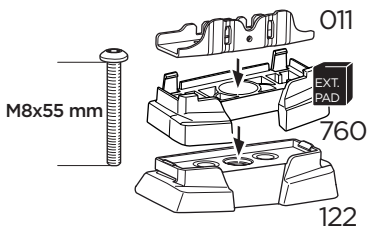

x6

2

3

VOLKSWAGEN Caddy Cargo Maxi, 4-dr Van, 21-

This kit is only for vehicles with fixpoint mounting.

x2

x2

1