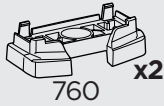

x6

2

3

VOLKSWAGEN Caddy Cargo Maxi, 4-dr Van, 21-

This kit is only for vehicles with fixpoint mounting.

x2

x2

1