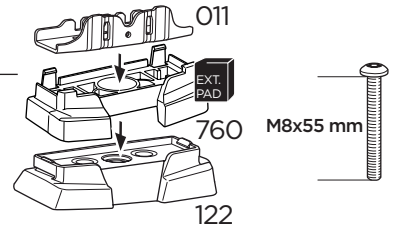

x6

2

3

VOLKSWAGEN Caddy Cargo Maxi, 4-dr Van, 21-

This kit is only for vehicles with fixpoint mounting.

x2

x2

1