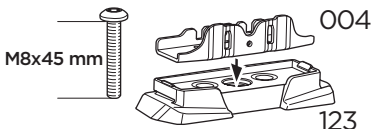

x6

2

3

VOLKSWAGEN Caddy Cargo Maxi, 4-dr Van, 21-

This kit is only for vehicles with fixpoint mounting.

x2

x2

1