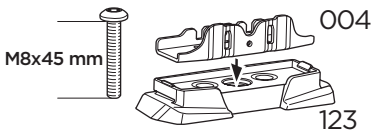

x6

2

3

VOLKSWAGEN Caddy Cargo Maxi, 4-dr Van, 21-

This kit is only for vehicles with fixpoint mounting.

x2

x2

1