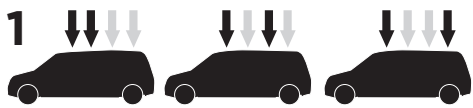

  Max 130 km/h / 80 Mph

ISO 11154-E

  80 km/h / 50 Mph 

This kit is only for vehicles with fixpoint mounting.

i VOLKSWAGEN Caddy Cargo, 4-dr Van, 21-

VOLKSWAGEN Caddy Cargo Maxi, 4-dr Van, 21-

A

B